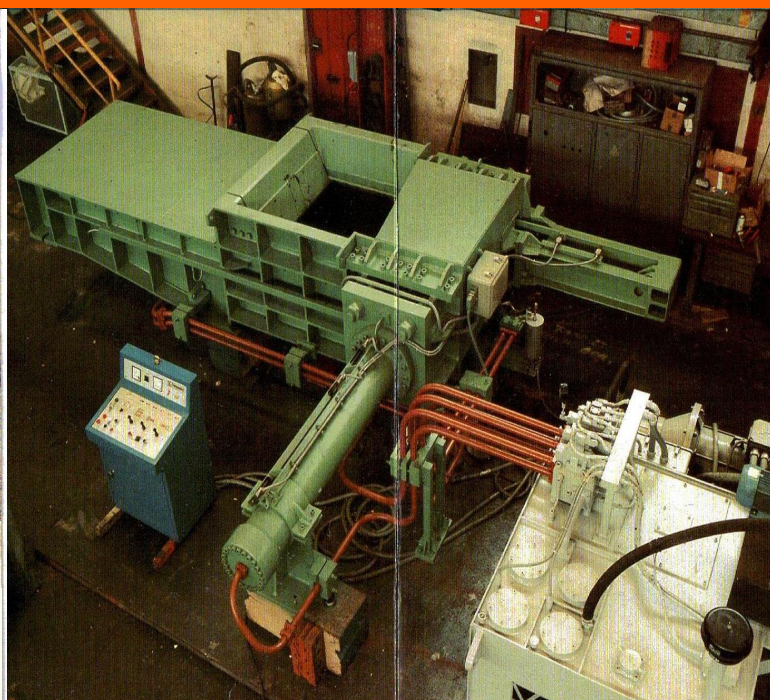

PRESSA P 50 VEZZANI

CHARGING HOPPER

Length:	mm.	1175
Width:	mm.	1100
Depth:	mm.	175

COMPRESSION CHAMBER

Length:	mm.	1350
Width:	mm.	900
Depth:	mm.	350

BALES

Length:	mm.	Var.
Width:	mm.	350
Depth:	mm.	200
Weight:	Kg.	50-60

THRUSTS

Longitudinal :	ton.	70
Transversal:	ton.	70

INSTALLED POWER

Main motors	Kw	35
Aux, motors	Kw	0.5