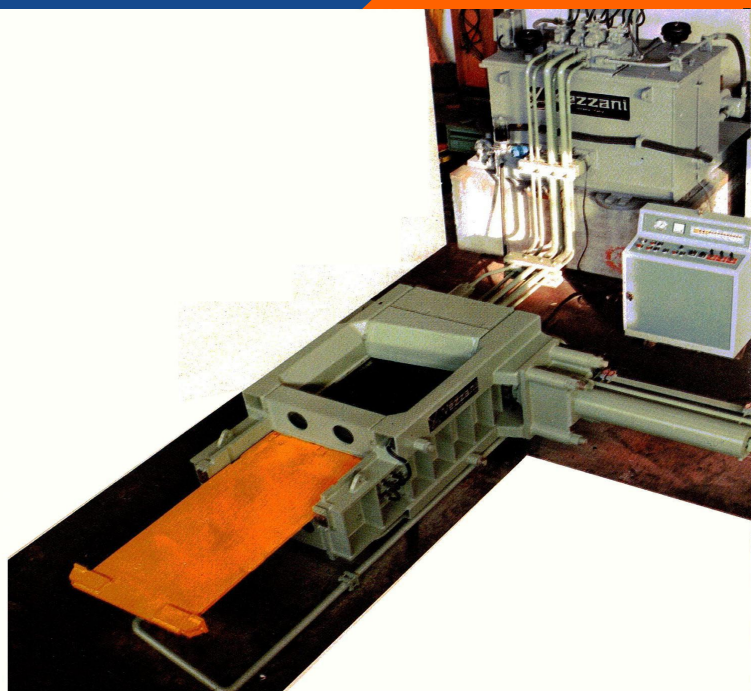

PRESSA P 50 VEZZANI

CHARGING HOPPER

Length:	mm.	1175
Width:	mm.	1100
Depth:	mm.	175

COMPRESSION CHAMBER

Length:	mm.	1350
Width:	mm.	900
Depth:	mm.	350

BALES

Length:	mm.	Var.
Width:	mm.	350
Depth:	mm.	200
Weight:	Kg.	50-60

THRUSTS

Longitudinal :	ton.	70
Transversal:	ton.	70

INSTALLED POWER

Main motors	Kw	35
Aux, motors	Kw	0.5